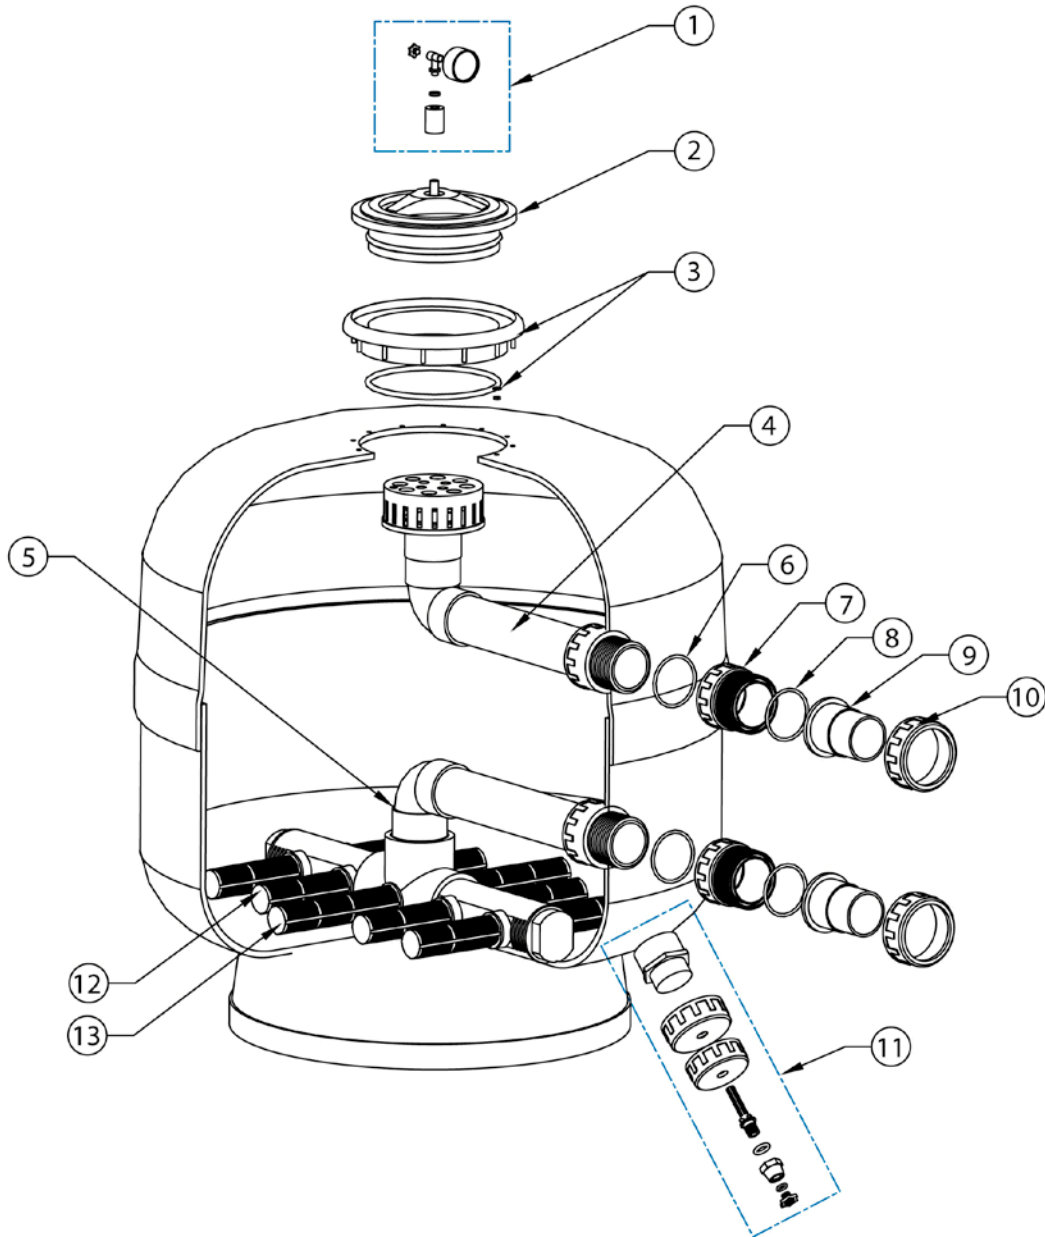

HCF SERIES SAND FILTER Exploded Diagram and Parts

Part Number	Description	Drawing Number	Carton Quantity	Carton Weight (lbs)
HCXF2780001	GAUGE ASSEMBLY	1	1	0.4
HCXF2780002	FILTER LID	2	1	3.4
HCXF2780003	NECK ASSY W/ HARDWARE	3	1	2.3
HCXF2780004	DRAIN ASSEMBLY	7	1	1.2
HCXF2780243	DIFFUSER ASSY, HCF302,SINGLE	4	1	3.5
HCXF2780244	LATERAL MANIFOLD, 30 IN,HCF302	5	1	6.6
HCXF1645143	DIFFUSER ASSY, HCF363, TRIPLE	4	1	16.0
HCXF1645144	LATERAL MANIFOLD, 36 IN,HCF363	8,9	1	12.0
HCXF27802LAT	LATERAL KIT,30 IN,HCF302	8,9	1	3.0
HCXF27857LAT	LATERAL KIT,36 IN,HCF362	8,9	1	2.2
HCXF16451LAT	LATERAL KIT,36 IN, HCF363	8,9	1	3.0
HCXF2785743	DIFFUSER ASSY,HCF362,TRIPLE	4	1	9.7
HCXF2785744	LATERAL MANIFOLD,36 IN,HCF362	5	1	10.2