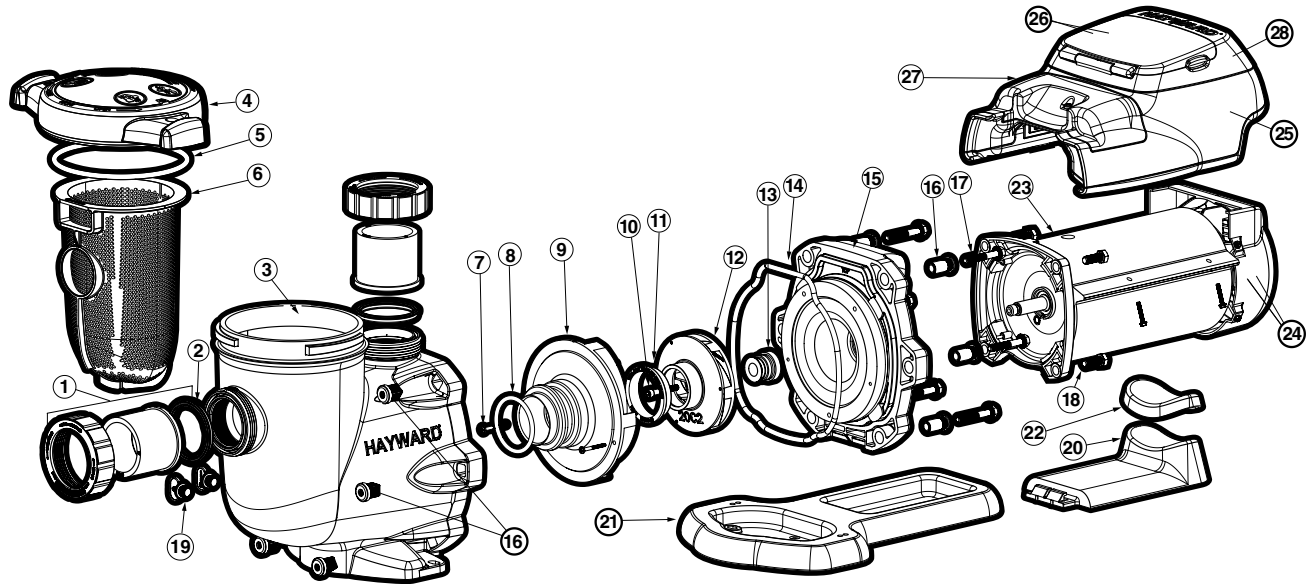

Parts for Pump Models: SP3400VSP, SP3400VSPVR

Ref. No.	Part No.	Description	Ctn. Qty.
1	SPX3200UNKIT	Union Connector Kit (Includes Union Nut, Union Connector, Union Gasket – 2 ea.)	10
2	SPX3200UG	Union Gasket	100
3	SPX3200A	Pump Strainer Housing, 2" x 2 1/2" with Drain Plugs, Threaded Style	1
4	SPX3200DLS	Strainer Cover Kit (Includes Strainer Cover, Lock Ring, O-Ring)	10
5	SPX3200S	Strainer Cover O-Ring	50
6	SPX3200M	Strainer Basket	2
7	SPX3200Z8	Diffuser Screw	50
8	SPX4000Z1	Diffuser O-Ring	50
9	SPX3200B3	Diffuser	5
10	SPX3200Z1	Impeller Screw	50
11	SPX3021R	Impeller Ring	50
12	SPX3220C	Impeller with Impeller Screw	10
13	SPX3200SA	Shaft Seal Assembly	10
14	SPX3200T	Housing O-Ring	50
15	SPX3200E	Seal Plate	5
16	SPX3200Z211	Housing Insert/Seal Plate Spacer Kit	50
17	SPX3200Z3	Housing Bolt	50
18	SPX3200Z5PAK4	Motor Bolt Kit	50
19	SPX4000FG	Drain Plug with O-Ring	50
20	SPX3200GA	Bracket, Motor Support	5
21	SPX3200WF	Riser Base Aligns with Pentair® WhisperFlo® Ports	1
21	SPX3200SR	Riser Base Aligns with Sta-Rite® Max-E-Pro™, Max-E-Glas®, Dura-Glas® and Dura-Glass II® Ports	1
22	SPX3200Q	Adapter-Motor Support	100
23	SPX3400Z1ECM	Motor Assembly	1
24	SPX3400FAN	Motor Fan Shroud	5
25	SPX3400DR	Motor Drive (Includes Digital Control Interface)	1
25	SPX3400DRVR	Motor Drive, SVRS (Includes Digital Control Interface)	1
26	SPX3400DR4	Motor Drive Display Cover	5
27	SPX3400DR2	Motor Drive Wiring Cover	5
28	SPX3400LCD	Digital Control Interface Assembly	1
—	SPX3400DRKIT	Wall Mount Kit for Digital Control Interface	5
—	SPX3400DRCBL	Wall Mount Display Cable	5
—	SPXHKIT100	H-KIT Quick Pump Repair for EcoStar and TriStar (Includes items 5, 8, 13, 14 and Jack's Lube)	10
—	GLX-ACT-CONN	Actuator Connector	100
—	SPX3200DRCC	Communication Cable for VS Pump	5