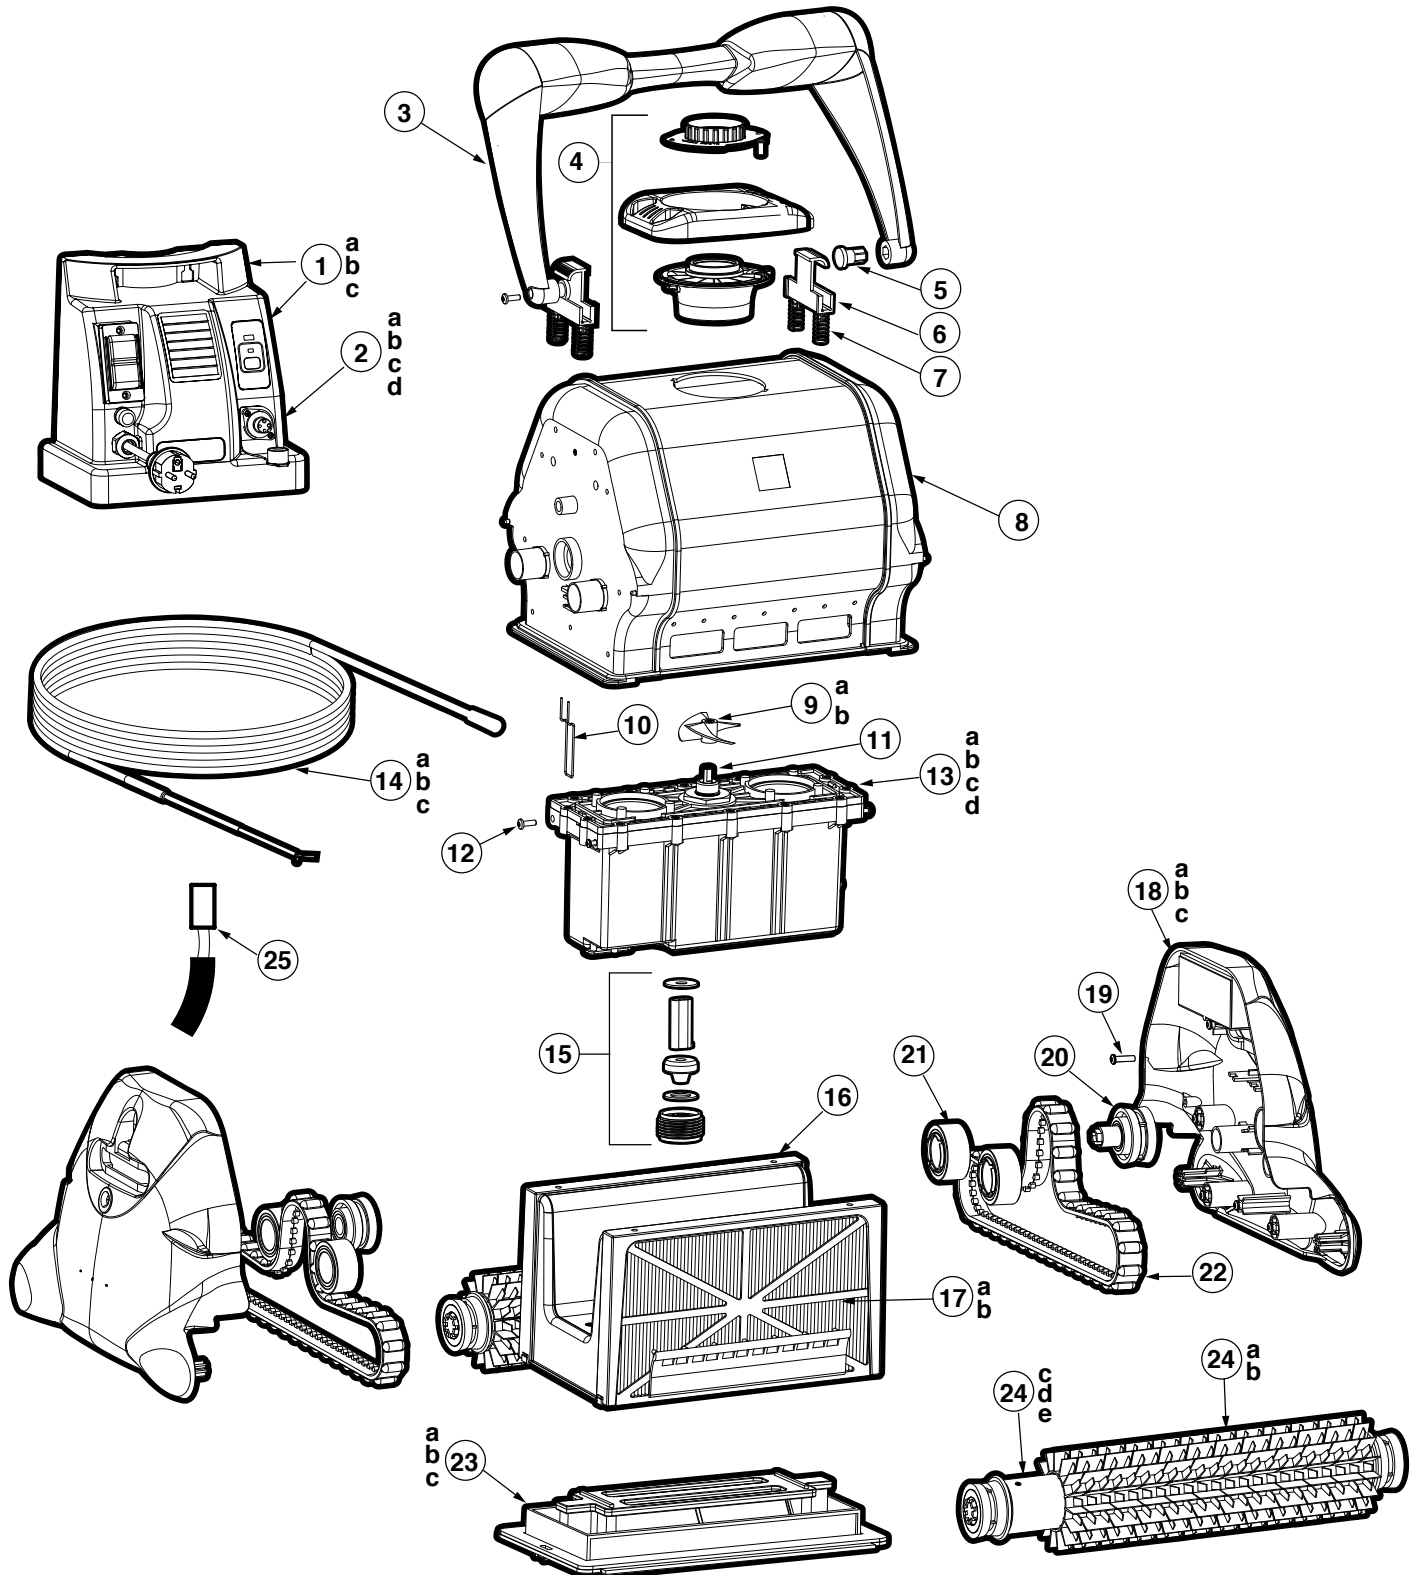

TigerShark®, TigerShark® QC, TigerShark® Plus

REPLACEMENT PARTS

Parts Diagram

Cleaners

TigerShark®, TigerShark® QC, TigerShark® Plus

REPLACEMENT PARTS

Parts Listing

Ref. No.	Part No.	Description	Ctn. Qty.
1a	RCX97453	Power Supply-110 VAC, TigerShark	1
1b	RCX3000RC	Power Supply-110 VAC, TigerShark Plus	1
1c	RCX97453QC	Power Supply-110 VAC, TigerShark Quikclean	1
2a	RCX31013A	Power Supply Circuit Breaker 3A	50
2b	RCX31012	Power Supply Switch 16A	50
2c	RCX31012A	Power Supply Switch Membrane Cover	50
2d	RCX31018	Power Supply Output Connector	50
3	RCX76008-234	Handle Assembly - TS, TS Plus, TSQC, Blue	5
4	RCX11208BK	Venturi Assembly, Black	1
5	RCX14000	Handle Arm Slide	10
6	RCX14100	Handle Latch	1
7	RCX12100	Spring, Handle Latch	10
8	RCX13001C	Main Case, TS, TSP, TSQC	1
9a	RCX11000	Impeller	10
9b	RCX12002	Screw, M4X2 Flat Head T-15 (Set of 5)	10
10	RCX11400	Clip, Lid (Set of 2)	10
11	RCX40117	Drive Pin Assembly	50
12	RCX12001	Screw, M4X12 T-20 (Set of 5)	10
13a	RCX40000D	Motor Unit, Upgrade Kit for TigerShark AC	1
13b	RCX40000DC	Motor Unit, 4 hr. for TigerShark DC	1
13c	RCX43000	Motor Unit, 4 hr. for TigerSharkQC DC	1
13d	RCX40000RC	Motor Unit, 4 hr. for TigerShark Plus DC	1
14a	RCX50061	Floating Cord Assembly - 55 ft. (TS, TSQC)	1
14b	RCX50110	Floating Cord Assembly - 100 ft. (TS2)	1
14c	RCX50070	Floating Cord Assembly - 55 ft. (TS Plus)	1
15	RCX59004KIT	Motor Cord Seal Kit	5
16	RCX70100	Filter Cartridge Assembly, Frame and Filters	1
17a	RCX70101PAK2	Filter Cartridges (Set of 2)	5
17b	RCX70103PAK2	Spring Cleanup Filters (Set of 2)	5
18a	RCX13220TS-237	Side Cover, TS (Right and Left)	1
18b	RCX13220TSP-237	Side Cover, TS Plus (Right and Left)	1
18c	RCX13220TSQC237	Side Cover, TSQC (Right and Left)	1
19	RCX12011	Screw M5X20 Pan TORX HD T-20	10
20	RCX26002	Bearing, Drive Pulley Assembly (Includes RC260031 insert)	10
21	RCX26000PAK2	Pulley Bearing Kit (Set of 2)	5
22	RCX23002	Drive Track, Soft Tread	5
23a	RCX75000-236	Bottom Lid Assembly, Black	1
23b	RCX78005	Bottom Lid Filter Gasket	10
23c	RCX75005	Inlet Flap	10
24a	RCX26008	Roller Brush	5
24b	RCX26012	Foam Roller Assembly	5
24c	RCX26003	Wheel Tube Assembly without Brush	5
24d	RCX26005S	Bearing-Wheel Tube Slotted	10
24e	RCX3406	Wheel Tube Screws (Pack of 10)	10
25	RCX59006	Connector Socket, Molex	50
—	RCX97500GR	Drive Train Upgrade Kit	1
—	RCX17000	High Velocity Inlet	10
—	RCX11206	Restrictor Plate Kit	10
—	RCX11207	New Style Restrictor Plate	5
—	RCX40209	Hand-Held Wireless Remote (2007 and Prior) 418 MHz	1
—	RCX40215	Hand-Held Wireless Remote (2008 - present) 433 MHz	10
—	RCX42000	Solenoid Assembly for Remote (TS Plus)	1