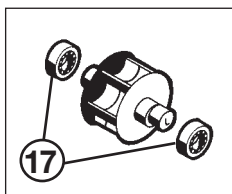

Penguin/Wanda the Whale®/Diver Dave®

ABOVE-GROUND CLEANER REPLACEMENT PARTS

Parts Diagram

A-Frame Kit AXV621D
See pages 300-301

Turbine Kit AXV112P
See pages 300-301

Penguin/Wanda the Whale®/Diver Dave®

ABOVE-GROUND CLEANER REPLACEMENT PARTS

Parts Listing

Ref. No.	Part No.	Description	Ctn Qty.	No. Req'd
1a	AXV100P	Shell Assembly Kit, Penguin	1	1
1b	AXV500AQR	Shell Assembly Kit AquaBug, Orange	1	1
1c	AXV500AYL	Shell Assembly Kit Aqua Critter, Yellow	1	1
2	AXV900W	Shell Assembly Kit, Wanda the Whale	1	1
3	AXV513BK	Screen, Black	10	1
4	AXV070	Cone Gear	10	1
5	AXV309	Intermediate Gear Shaft	50	1
6	AXV301	Intermediate Gear	25	1
7	AXV068	Spindle Gear Screw	50	1
8	AXV303	Spindle Gear	25	1
9	AXV066A	Spindle Gear Bushing	25	1
10	AXV306	Cone Gear Bushing	25	1
11	AXV060WH	Upper Middle Body	10	1
12	AXV065P	Lower/Upper Body Screw (6 pack)	25	1
13	AXV064A	Medium Turbine Drive Gear	25	1
14	AXV062C	Medium Turbine	25	1
15	AXV009	Medium Turbine Case with Axle	25	1
16	AXV055P	Turbine Bearings (2)	50	1
17	AXV518P	Gear Box	25	1
18	AXV050CWH	Lower Middle Body	10	1
19	AXV551P	Wheel Kit (6 wheels, axles)	25	1
20	AXV458	Ring, Black	5	1
21	AXV057P	Middle Body Screw (6 pack)	25	1
22	AXV313	Lower Body Screw	25	1
23	AXV442	Flap Kit, White (2 flaps, front and rear)	50	1
24	AXV417WHP	Pod Kit	25	1
25	AXV015P	Pod Screw Kit (2 hex head screws and 2 washers)	100	1
26a	AXV552WHP	Wing Kit, White	50	1
26b	AXV552ORP	Wing Kit, Orange	50	1
27	AXV014SP	Slotted Santoprene Shoes (4 pack)	25	1
28	AXV304A	Bottom Plate	20	1
29	AXV512A	Nozzle	50	1