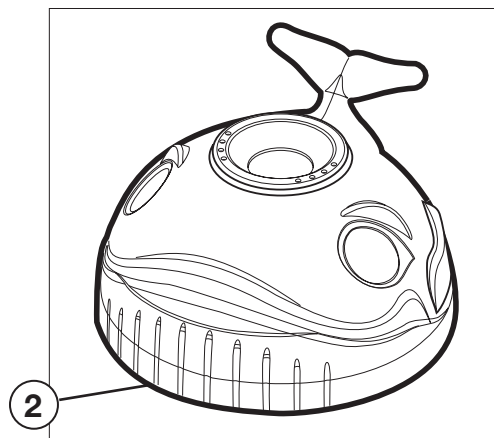

Penguin/Wanda the Whale®/Diver Dave®

ABOVE-GROUND CLEANER REPLACEMENT PARTS

Parts Diagram

A-Frame Kit AXV621D
See pages 300-301

Turbine Kit AXV112P
See pages 300-301

Penguin/Wanda the Whale®/Diver Dave®

ABOVE-GROUND CLEANER REPLACEMENT PARTS

Parts Listing

Ref. No.	Part No.	Description	Ctn Qty.	No. Req'd
1a	AXV100P	Shell Assembly Kit, Penguin	1	1
1b	AXV500AQR	Shell Assembly Kit AquaBug, Orange	1	1
1c	AXV500AYL	Shell Assembly Kit Aqua Critter, Yellow	1	1
2	AXV900W	Shell Assembly Kit, Wanda the Whale	1	1
3	AXV513BK	Screen, Black	10	1
4	AXV070	Cone Gear	10	1
5	AXV309	Intermediate Gear Shaft	50	1
6	AXV301	Intermediate Gear	25	1
7	AXV068	Spindle Gear Screw	50	1
8	AXV303	Spindle Gear	25	1
9	AXV066A	Spindle Gear Bushing	25	1
10	AXV306	Cone Gear Bushing	25	1
11	AXV060WH	Upper Middle Body	10	1
12	AXV065P	Lower/Upper Body Screw (6 pack)	25	1
13	AXV064A	Medium Turbine Drive Gear	25	1
14	AXV062C	Medium Turbine	25	1
15	AXV009	Medium Turbine Case with Axle	25	1
16	AXV055P	Turbine Bearings (2)	50	1
17	AXV518P	Gear Box	25	1
18	AXV050CWH	Lower Middle Body	10	1
19	AXV551P	Wheel Kit (6 wheels, axles)	25	1
20	AXV458	Ring, Black	5	1
21	AXV057P	Middle Body Screw (6 pack)	25	1
22	AXV313	Lower Body Screw	25	1
23	AXV442	Flap Kit, White (2 flaps, front and rear)	50	1
24	AXV417WHP	Pod Kit	25	1
25	AXV015P	Pod Screw Kit (2 hex head screws and 2 washers)	100	1
26a	AXV552WHP	Wing Kit, White	50	1
26b	AXV552ORP	Wing Kit, Orange	50	1
27	AXV014SP	Slotted Santoprene Shoes (4 pack)	25	1
28	AXV304A	Bottom Plate	20	1
29	AXV512A	Nozzle	50	1