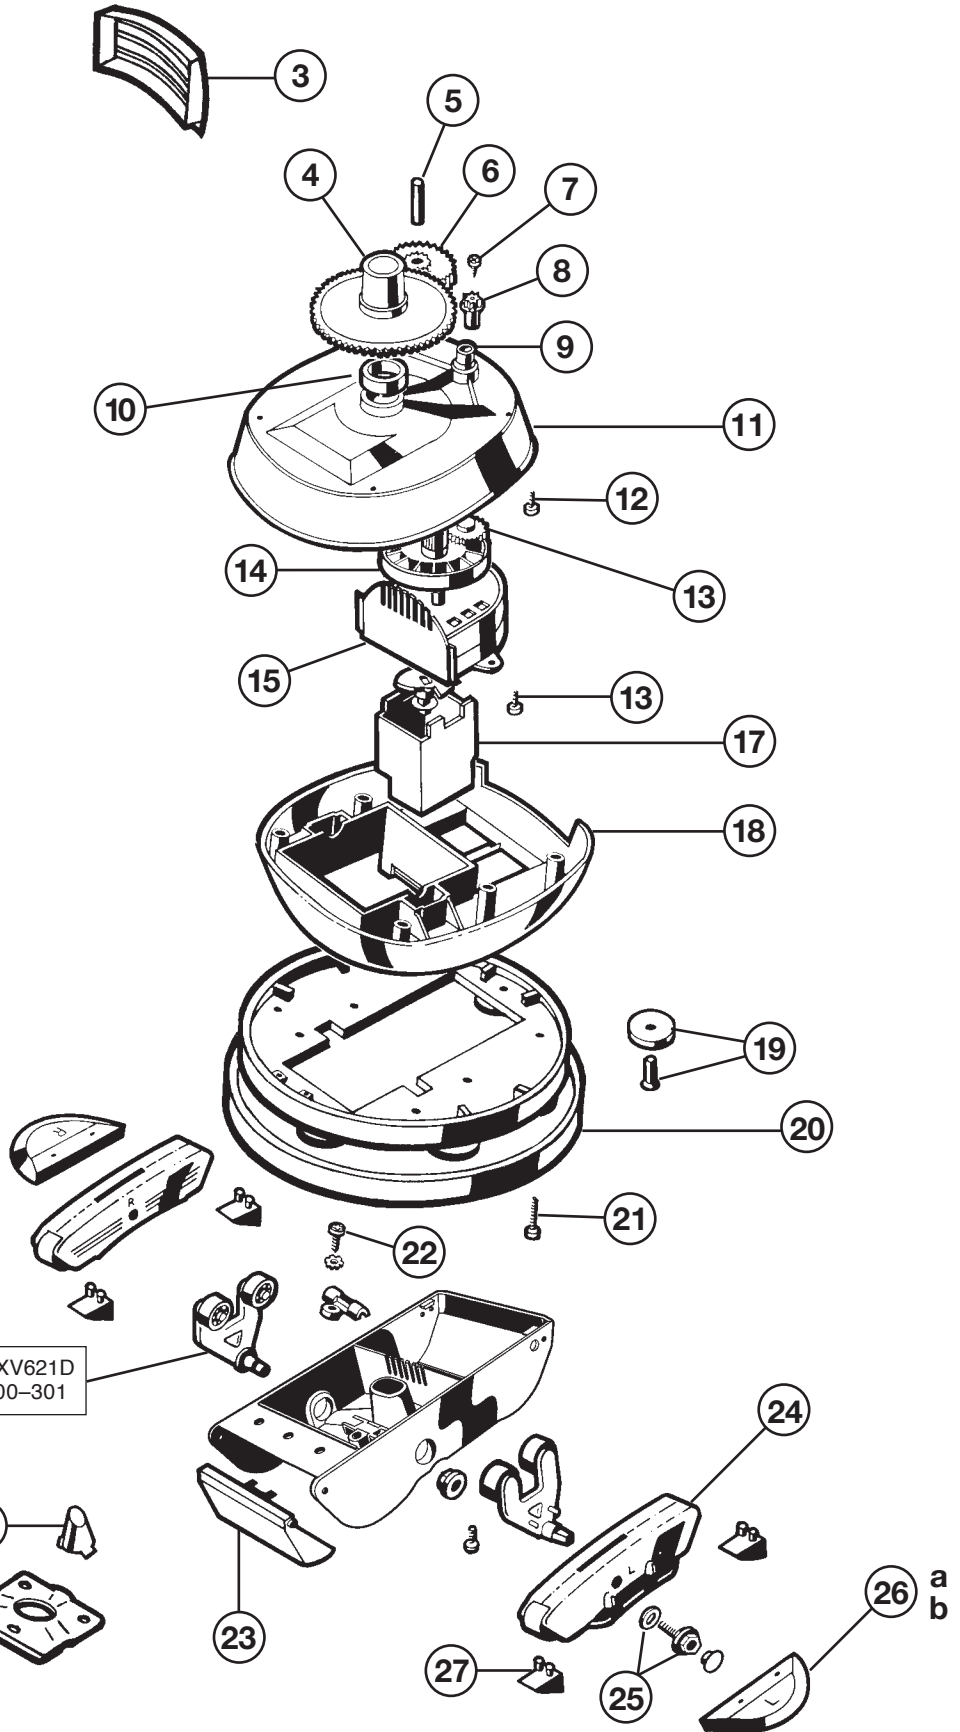

Penguin/Wanda the Whale®/Diver Dave®

ABOVE-GROUND CLEANER REPLACEMENT PARTS

Parts Diagram

A-Frame Kit AXV621D
See pages 300-301

Turbine Kit AXV112P
See pages 300-301

Penguin/Wanda the Whale®/Diver Dave®

ABOVE-GROUND CLEANER REPLACEMENT PARTS

Parts Listing

Ref. No.	Part No.	Description	Ctn Qty.	No. Req'd
1a	AXV100P	Shell Assembly Kit, Penguin	1	1
1b	AXV500AQR	Shell Assembly Kit AquaBug, Orange	1	1
1c	AXV500AYL	Shell Assembly Kit Aqua Critter, Yellow	1	1
2	AXV900W	Shell Assembly Kit, Wanda the Whale	1	1
3	AXV513BK	Screen, Black	10	1
4	AXV070	Cone Gear	10	1
5	AXV309	Intermediate Gear Shaft	50	1
6	AXV301	Intermediate Gear	25	1
7	AXV068	Spindle Gear Screw	50	1
8	AXV303	Spindle Gear	25	1
9	AXV066A	Spindle Gear Bushing	25	1
10	AXV306	Cone Gear Bushing	25	1
11	AXV060WH	Upper Middle Body	10	1
12	AXV065P	Lower/Upper Body Screw (6 pack)	25	1
13	AXV064A	Medium Turbine Drive Gear	25	1
14	AXV062C	Medium Turbine	25	1
15	AXV009	Medium Turbine Case with Axle	25	1
16	AXV055P	Turbine Bearings (2)	50	1
17	AXV518P	Gear Box	25	1
18	AXV050CWH	Lower Middle Body	10	1
19	AXV551P	Wheel Kit (6 wheels, axles)	25	1
20	AXV458	Ring, Black	5	1
21	AXV057P	Middle Body Screw (6 pack)	25	1
22	AXV313	Lower Body Screw	25	1
23	AXV442	Flap Kit, White (2 flaps, front and rear)	50	1
24	AXV417WHP	Pod Kit	25	1
25	AXV015P	Pod Screw Kit (2 hex head screws and 2 washers)	100	1
26a	AXV552WHP	Wing Kit, White	50	1
26b	AXV552ORP	Wing Kit, Orange	50	1
27	AXV014SP	Slotted Santoprene Shoes (4 pack)	25	1
28	AXV304A	Bottom Plate	20	1
29	AXV512A	Nozzle	50	1