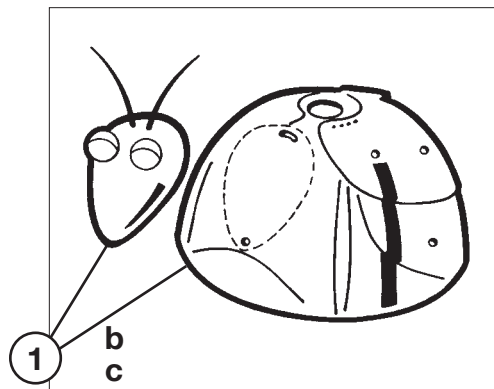

Penguin/Wanda the Whale®/Diver Dave®

ABOVE-GROUND CLEANER REPLACEMENT PARTS

Parts Diagram

A-Frame Kit AXV621D
See pages 300-301

Turbine Kit AXV112P
See pages 300-301

Penguin/Wanda the Whale®/Diver Dave®

ABOVE-GROUND CLEANER REPLACEMENT PARTS

Parts Listing

Ref. No.	Part No.	Description	Ctn Qty.	No. Req'd
1a	AXV100P	Shell Assembly Kit, Penguin	1	1
1b	AXV500AQR	Shell Assembly Kit AquaBug, Orange	1	1
1c	AXV500AYL	Shell Assembly Kit Aqua Critter, Yellow	1	1
2	AXV900W	Shell Assembly Kit, Wanda the Whale	1	1
3	AXV513BK	Screen, Black	10	1
4	AXV070	Cone Gear	10	1
5	AXV309	Intermediate Gear Shaft	50	1
6	AXV301	Intermediate Gear	25	1
7	AXV068	Spindle Gear Screw	50	1
8	AXV303	Spindle Gear	25	1
9	AXV066A	Spindle Gear Bushing	25	1
10	AXV306	Cone Gear Bushing	25	1
11	AXV060WH	Upper Middle Body	10	1
12	AXV065P	Lower/Upper Body Screw (6 pack)	25	1
13	AXV064A	Medium Turbine Drive Gear	25	1
14	AXV062C	Medium Turbine	25	1
15	AXV009	Medium Turbine Case with Axle	25	1
16	AXV055P	Turbine Bearings (2)	50	1
17	AXV518P	Gear Box	25	1
18	AXV050CWH	Lower Middle Body	10	1
19	AXV551P	Wheel Kit (6 wheels, axles)	25	1
20	AXV458	Ring, Black	5	1
21	AXV057P	Middle Body Screw (6 pack)	25	1
22	AXV313	Lower Body Screw	25	1
23	AXV442	Flap Kit, White (2 flaps, front and rear)	50	1
24	AXV417WHP	Pod Kit	25	1
25	AXV015P	Pod Screw Kit (2 hex head screws and 2 washers)	100	1
26a	AXV552WHP	Wing Kit, White	50	1
26b	AXV552ORP	Wing Kit, Orange	50	1
27	AXV014SP	Slotted Santoprene Shoes (4 pack)	25	1
28	AXV304A	Bottom Plate	20	1
29	AXV512A	Nozzle	50	1