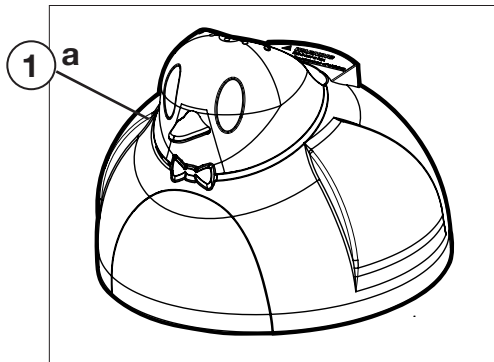

Penguin/Wanda the Whale®/Diver Dave®

ABOVE-GROUND CLEANER REPLACEMENT PARTS

Parts Diagram

A-Frame Kit AXV621D
See pages 300-301

Turbine Kit AXV112P
See pages 300-301

Penguin/Wanda the Whale®/Diver Dave®

ABOVE-GROUND CLEANER REPLACEMENT PARTS

Parts Listing

Ref. No.	Part No.	Description	Ctn Qty.	No. Req'd
1a	AXV100P	Shell Assembly Kit, Penguin	1	1
1b	AXV500AQR	Shell Assembly Kit AquaBug, Orange	1	1
1c	AXV500AYL	Shell Assembly Kit Aqua Critter, Yellow	1	1
2	AXV900W	Shell Assembly Kit, Wanda the Whale	1	1
3	AXV513BK	Screen, Black	10	1
4	AXV070	Cone Gear	10	1
5	AXV309	Intermediate Gear Shaft	50	1
6	AXV301	Intermediate Gear	25	1
7	AXV068	Spindle Gear Screw	50	1
8	AXV303	Spindle Gear	25	1
9	AXV066A	Spindle Gear Bushing	25	1
10	AXV306	Cone Gear Bushing	25	1
11	AXV060WH	Upper Middle Body	10	1
12	AXV065P	Lower/Upper Body Screw (6 pack)	25	1
13	AXV064A	Medium Turbine Drive Gear	25	1
14	AXV062C	Medium Turbine	25	1
15	AXV009	Medium Turbine Case with Axle	25	1
16	AXV055P	Turbine Bearings (2)	50	1
17	AXV518P	Gear Box	25	1
18	AXV050CWH	Lower Middle Body	10	1
19	AXV551P	Wheel Kit (6 wheels, axles)	25	1
20	AXV458	Ring, Black	5	1
21	AXV057P	Middle Body Screw (6 pack)	25	1
22	AXV313	Lower Body Screw	25	1
23	AXV442	Flap Kit, White (2 flaps, front and rear)	50	1
24	AXV417WHP	Pod Kit	25	1
25	AXV015P	Pod Screw Kit (2 hex head screws and 2 washers)	100	1
26a	AXV552WHP	Wing Kit, White	50	1
26b	AXV552ORP	Wing Kit, Orange	50	1
27	AXV014SP	Slotted Santoprene Shoes (4 pack)	25	1
28	AXV304A	Bottom Plate	20	1
29	AXV512A	Nozzle	50	1