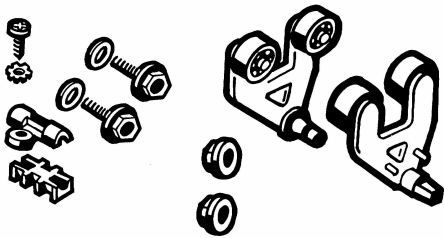

AquaBug®, Diver Dave® & Wanda the Whale®

PARTS KITS AND ACCESSORIES FOR ABOVE-GROUND CLEANERS

Parts Diagram

AXV621DAT Universal A-Frame/Turbine Kit

AXV417WHP Pod Kit, White

AXV055P Turbine Bearings

AXV434WHP Propulsion/Conversion Kit

AXV621D Universal A-Frame Kit

AXV151 90° Elbow

AXV093BP Skimmer Adapter Cone

AXV112P Turbine Kit Above Ground

AXW100 Ladder Guard

AquaBug®, Diver Dave® & Wanda the Whale®

PARTS KITS FOR ABOVE-GROUND CLEANERS

Parts Listing

Part No.	Description	Ctn. Qty.	No. Req'd
AXV014SP	Pod Shoes, Fiberglass (4 pack)	50	1
AXV014FNP	Pod Shoe Kit, Vinyl (4 pack)	50	1
AXVSCR4008	Pod Screw Kit (Includes two hex head pod screws and two washers)	*	1
AXV016P	Pod Plug Kit (6 pack) (Includes two pod plugs each of white, black)	*	1
AXV434WHP	Flap Kit, White (Includes front and rear flap assemblies)	25	1
AXV621DAT	A-Frame/Turbine Kit (Includes two A-frames and bushings, saddle, keeper, main turbine and bearings, hex head pod screws and pod screw washers)	10	1
AXV055P	Turbine Bearing Kit (2 pack)	50	1
AXV057P	Middle Body Screw Kit (6 pack)	*	1
AXV065P	Upper Body Screw Kit (6 pack)	*	1
AXV079VP	Medium Turbine/Spindle Gear Kit, Vinyl (medium turbine, drive gear, bushing, spindle gear, screw, medium turbine axle, intermediate gear, intermediate gear axle)	25	1
AXV621D	A-Frame Kit (Includes two A-frames and bushings, saddle, keeper, two hex head pod screws and two pod screw washers)	25	1
AXV112P	Turbine Kit, Above Ground (Includes main turbine and two turbine bearings)	25	1
AXV417WHP	Pod Kit, White (Includes right and left pod assemblies)	25	1
AXV699P	A-Frame Bushing/Saddle Kit	25	1
AXV552WHP	Wing Kit, White (Includes left and right wings)	50	1