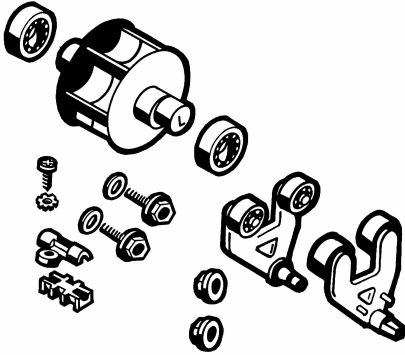

AquaBug®, Diver Dave® & Wanda the Whale®

PARTS KITS AND ACCESSORIES FOR ABOVE-GROUND CLEANERS

Parts Diagram

AXV621DAT Universal A-Frame/Turbine Kit

AXV417WHP Pod Kit, White

AXV055P Turbine Bearings

AXV434WHP Propulsion/Conversion Kit

AXV621D Universal A-Frame Kit

AXV151 90° Elbow

AXV093BP Skimmer Adapter Cone

AXV112P Turbine Kit Above Ground

AXW100 Ladder Guard

AquaBug®, Diver Dave® & Wanda the Whale®

PARTS KITS FOR ABOVE-GROUND CLEANERS

Parts Listing

Part No.	Description	Ctn. Qty.	No. Req'd
AXV014SP	Pod Shoes, Fiberglass (4 pack)	50	1
AXV014FNP	Pod Shoe Kit, Vinyl (4 pack)	50	1
AXVSCR4008	Pod Screw Kit (Includes two hex head pod screws and two washers)	*	1
AXV016P	Pod Plug Kit (6 pack) (Includes two pod plugs each of white, black)	*	1
AXV434WHP	Flap Kit, White (Includes front and rear flap assemblies)	25	1
AXV621DAT	A-Frame/Turbine Kit (Includes two A-frames and bushings, saddle, keeper, main turbine and bearings, hex head pod screws and pod screw washers)	10	1
AXV055P	Turbine Bearing Kit (2 pack)	50	1
AXV057P	Middle Body Screw Kit (6 pack)	*	1
AXV065P	Upper Body Screw Kit (6 pack)	*	1
AXV079VP	Medium Turbine/Spindle Gear Kit, Vinyl (medium turbine, drive gear, bushing, spindle gear, screw, medium turbine axle, intermediate gear, intermediate gear axle)	25	1
AXV621D	A-Frame Kit (Includes two A-frames and bushings, saddle, keeper, two hex head pod screws and two pod screw washers)	25	1
AXV112P	Turbine Kit, Above Ground (Includes main turbine and two turbine bearings)	25	1
AXV417WHP	Pod Kit, White (Includes right and left pod assemblies)	25	1
AXV699P	A-Frame Bushing/Saddle Kit	25	1
AXV552WHP	Wing Kit, White (Includes left and right wings)	50	1