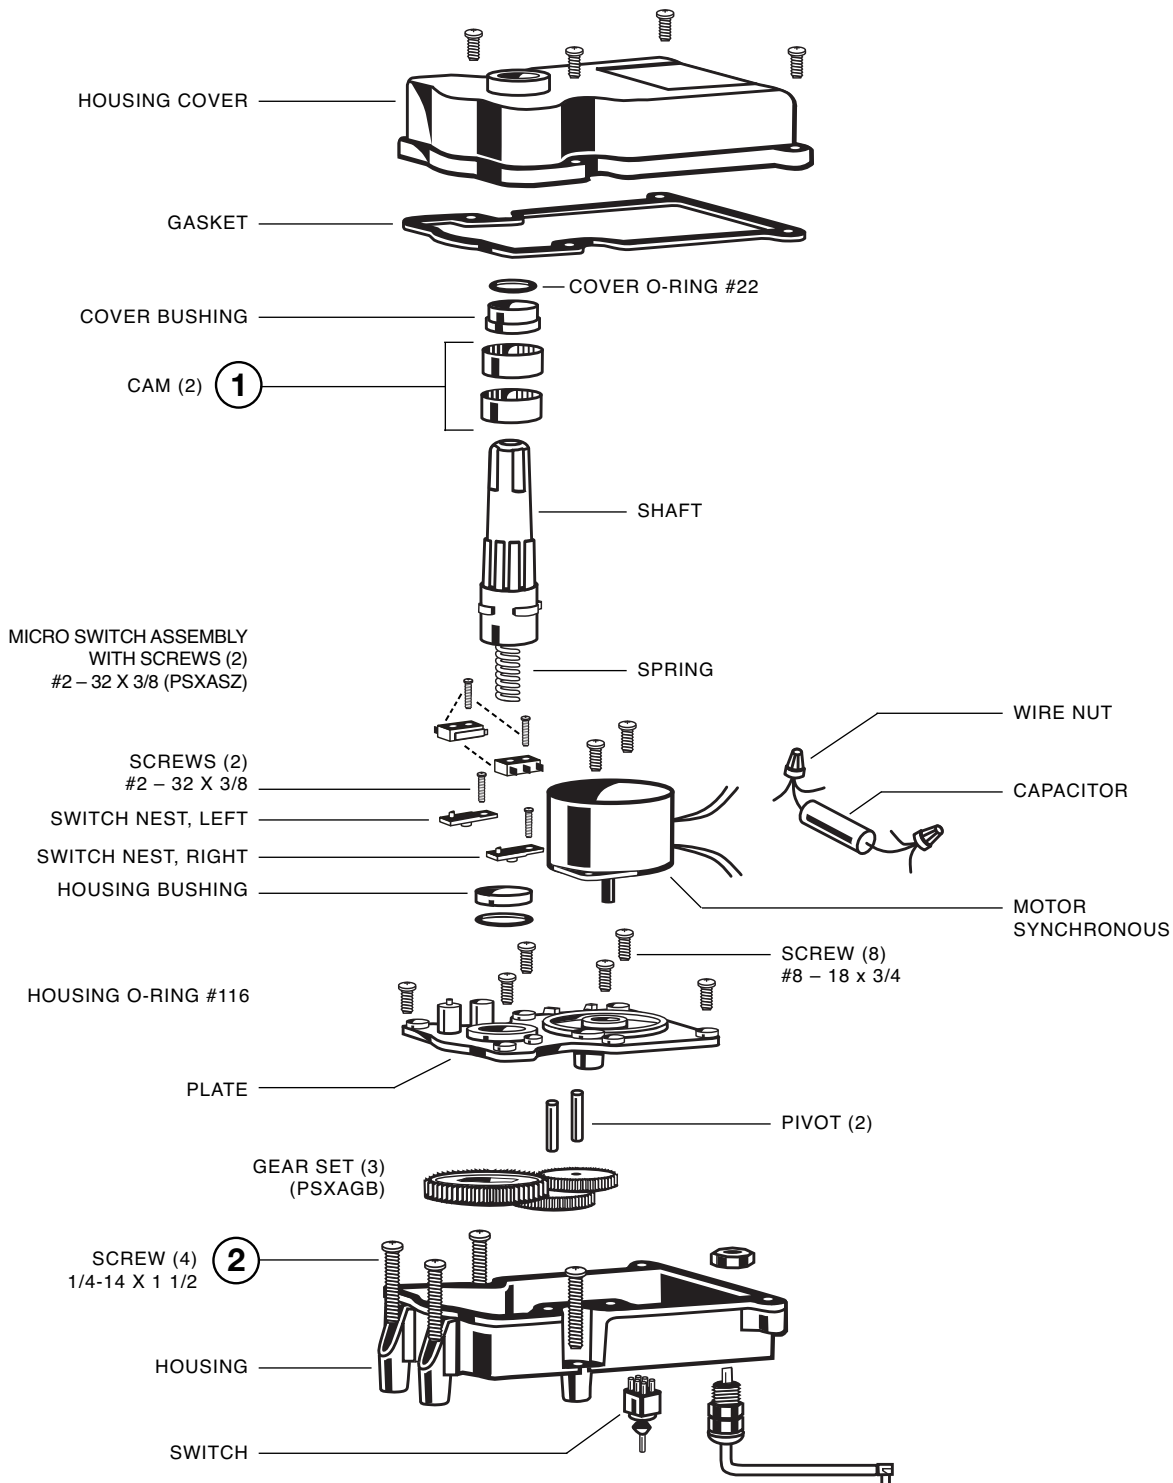

Actuator

GVA-24 REPLACEMENT PARTS

Parts Listing

Automation

Ref. No.	Part No.	Description	Ctn. Qty.	No. Req'd
1	GLX-GVA-2CAM	Cams (Set of 2)	1	1
2	GLX-GVA-4SCR	Mounting Screws (Set of 4)	1	1