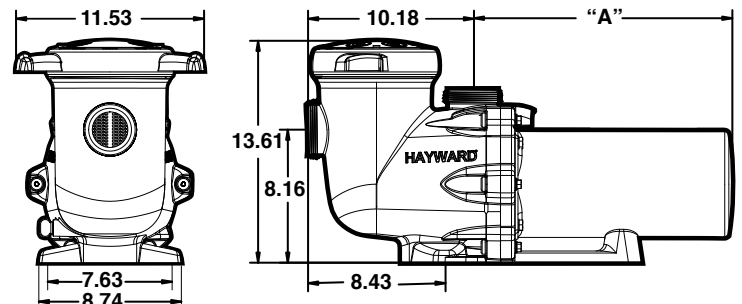

Overall Dimensions (inches)

TriStar Waterfall Pumps
are listed by:

To take a closer look at the TriStar Waterfall Pump or other Hayward products, go to hayward.com or call 1-888-HAYWARD.