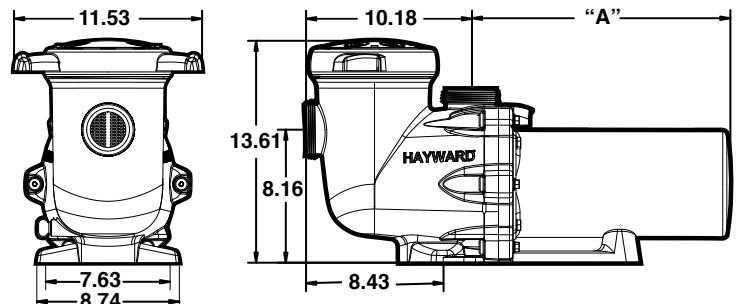

Overall Dimensions (inches)

TriStar Waterfall Pumps
are listed by:

To take a closer look at the TriStar Waterfall Pump or other Hayward products, go to hayward.com or call 1-888-HAYWARD.