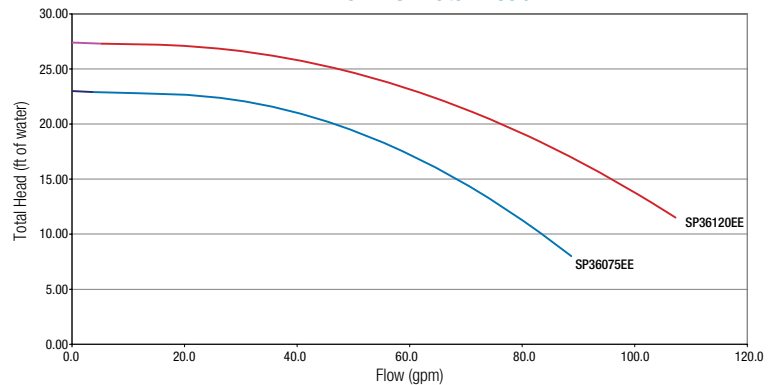

Note: The TriStar Waterfall pumps are low-head, high-flow pumps. The piping system should be designed such that the discharge of the waterfall, spillway or cascade is no more than 10 feet above the surface of the water in the pool.

MODEL NUMBER FULL RATED ENERGY-EFFICIENT	Pump Output (GPM) vs Total Resistance to Flow (Feet of Head)				
	10 ft.	15 ft.	20 ft.	25 ft.	30 ft.
SP36075EE	83	63	47	–	–
SP36120EE	110	97	79	41	–

MODEL NUMBER FULL RATED ENERGY-EFFICIENT	GPM	VOLTS	Union Connections	DIMENSION "A"	CTN. QTY.	CTN. WEIGHT
SP36075EE	75	115/208/230	2" x 2 1/2"	13 7/8"	1	50 lbs.
SP36120EE	120	115/208/230	2" x 2 1/2"	13 7/8"	1	50 lbs.

TriStar Waterfall
Flow vs. Total Head