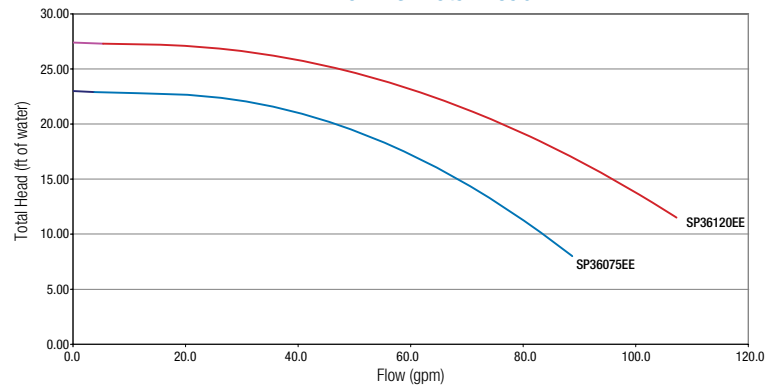

Note: The TriStar Waterfall pumps are low-head, high-flow pumps. The piping system should be designed such that the discharge of the waterfall, spillway or cascade is no more than 10 feet above the surface of the water in the pool.

MODEL NUMBER FULL RATED ENERGY-EFFICIENT	Pump Output (GPM) vs Total Resistance to Flow (Feet of Head)				
	10 ft.	15 ft.	20 ft.	25 ft.	30 ft.
SP36075EE	83	63	47	-	-
SP36120EE	110	97	79	41	-

MODEL NUMBER FULL RATED ENERGY-EFFICIENT	GPM	VOLTS	Union Connections	DIMENSION "A"	CTN. QTY.	CTN. WEIGHT
SP36075EE	75	115/208/230	2" x 2 1/2"	13 7/8"	1	50 lbs.
SP36120EE	120	115/208/230	2" x 2 1/2"	13 7/8"	1	50 lbs.

TriStar Waterfall
Flow vs. Total Head