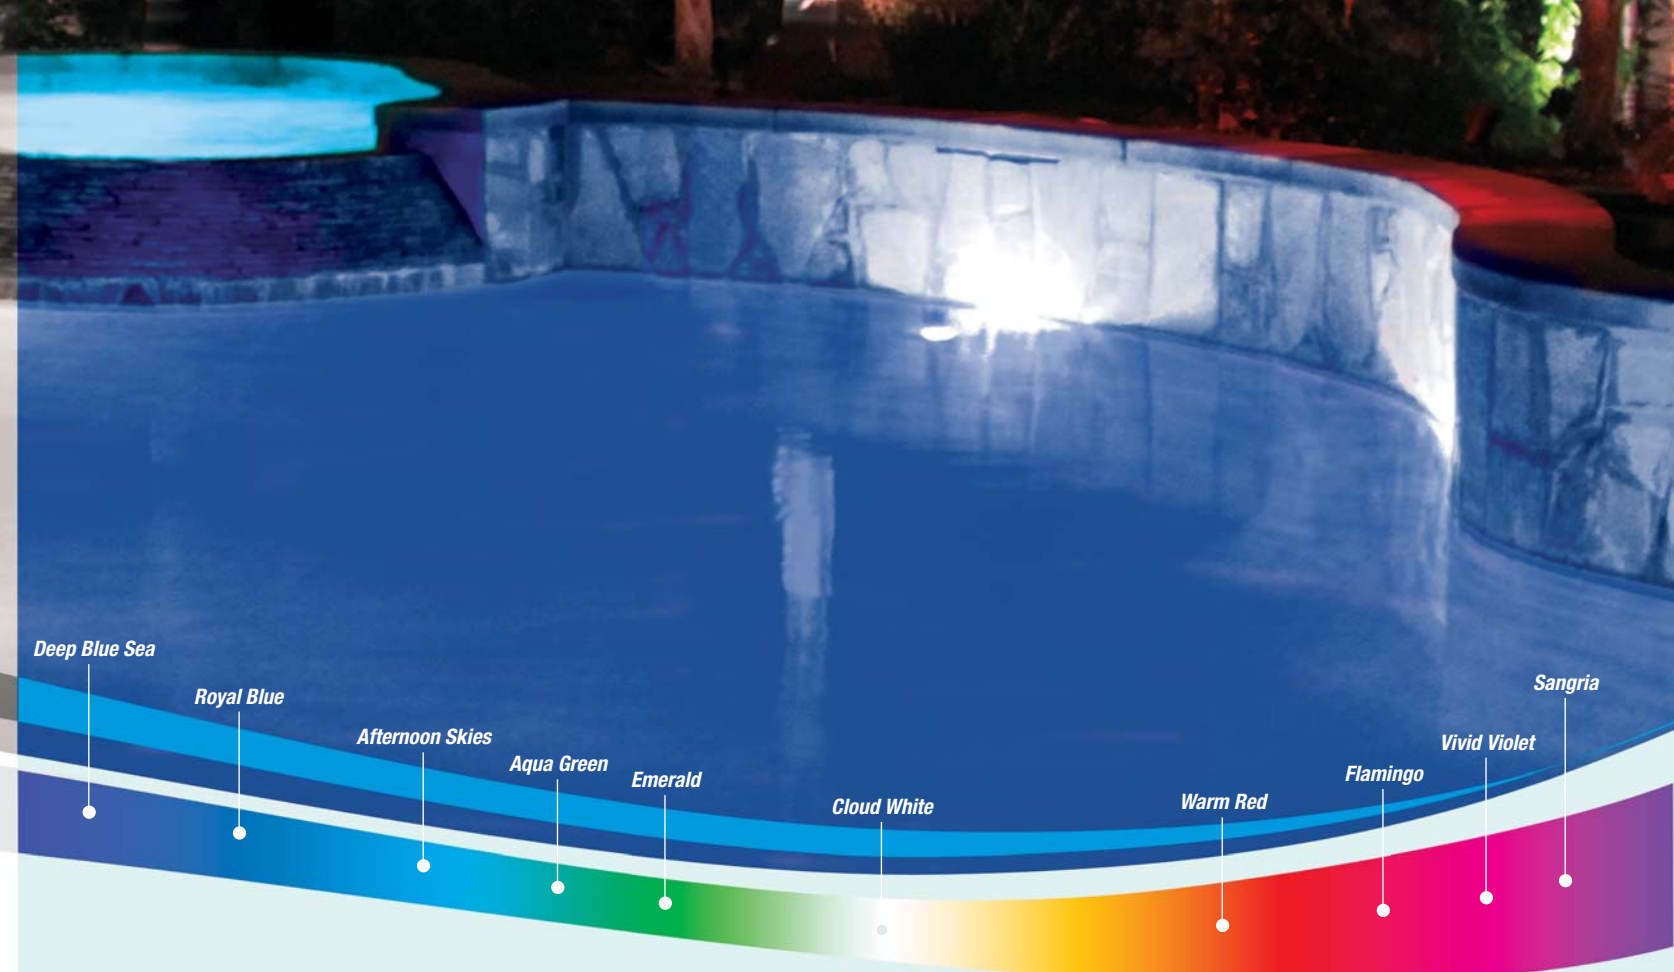

See the difference one light makes.

At last the light that changes everything!

Hayward®'s Universal ColorLogic is the first automated color changing pool light that can spectacularly illuminate nearly any existing pool or spa with vibrant color. Specifically designed to deliver beautiful, rich colors and exciting shows to pools limited by a single light. More lights? More brilliant, saturated color. Let your pool and spa set the theme for your party – no matter what the holiday! Pool parties are now more fun and intimate evenings are more inspired.