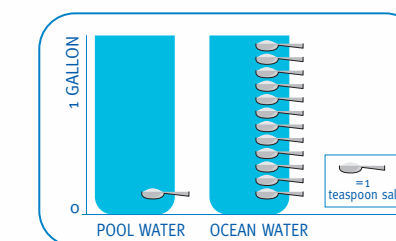

Aqua Plus uses a minimal amount of salt, below taste level.