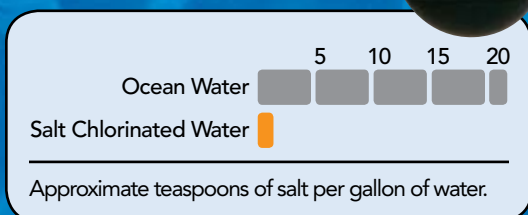

Use a Minimal Amount of Salt

A teaspoon of salt per gallon is all it takes. Salt that doesn't wear out or evaporate; it's used over and over again. Day in and day out, you have fresh, pure chlorine introduced evenly throughout your swimming pool and spa. Salt chlorinated water is perfect for plaster, pebble, vinyl and fiberglass pools up to 40,000 gallons*!