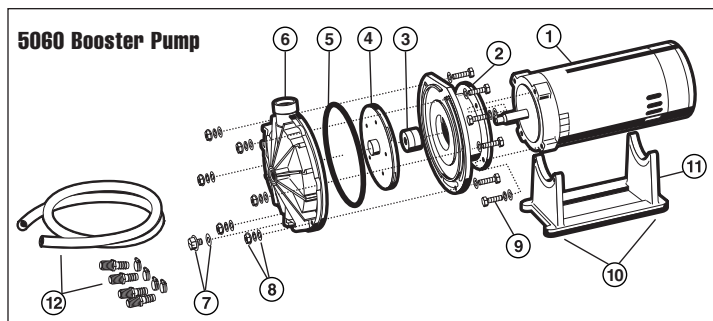

Booster Pump

6060, 5060 BOOSTER PUMP REPLACEMENT PARTS

Parts for Booster Pump Models: 6060, 5060

Ref. No.	Part No.	Description	Ctn. Qty.
6060 Booster Pump Parts			
1	AX6060Z1	Screws	10
2	AX6060A	Volute	1
3	AX6060UNPAK	Union Fittings Kit (2 Unions with O-Rings)	5
—	SPX1495Z1	Union O-Ring	1
4	AX6060C	Impeller Assembly	5
5	AX6060S	O-Ring	50
6	SPX2700SA	Seal Assembly	10
7	AX6060E	Seal Plate Assembly (Seal Plate with Drain Plug and O-Ring)	1
8	SPX4000FG	Drain Plug with O-Ring	200
9	AX6060G	Motor Support	1
10	SPX3200Z5	Motor Bolts	50
11	SPX2707Z1B	Motor (3/4 H.P., 60 Cycles)	1
—	6060HKIT	6060 Booster Pump Hose Kit	1

5060 Booster Pump Parts			
1	AX5060M	Motor (3/4 H.P. 60 Cycles)	1
2	AX5060B2	Seal Plate (2004 and beyond)	1
3	SPX1250XZ2C	Spring Seal with Seat	1
4	AX5060C	Impeller Assembly	1
5	AX5060J	Ribbon Gasket (2004 and beyond)	1
6	AX5060A	Volute 3/4 NPT-F	1
7	SPX1700FG	Pipe Plug with Gasket	1
8	AX5060Z2A1	Nut, Bolt and Washer Kit (6 pack)	6
9	AX5060RSA1	Motor Bolt with Washer Kit (4 pack)	4
10	AX5060P	Stem Bumper	4
11	AX5060D	Base	1
12	AX5060HKIT	5060 Booster Pump Hose Kit	1