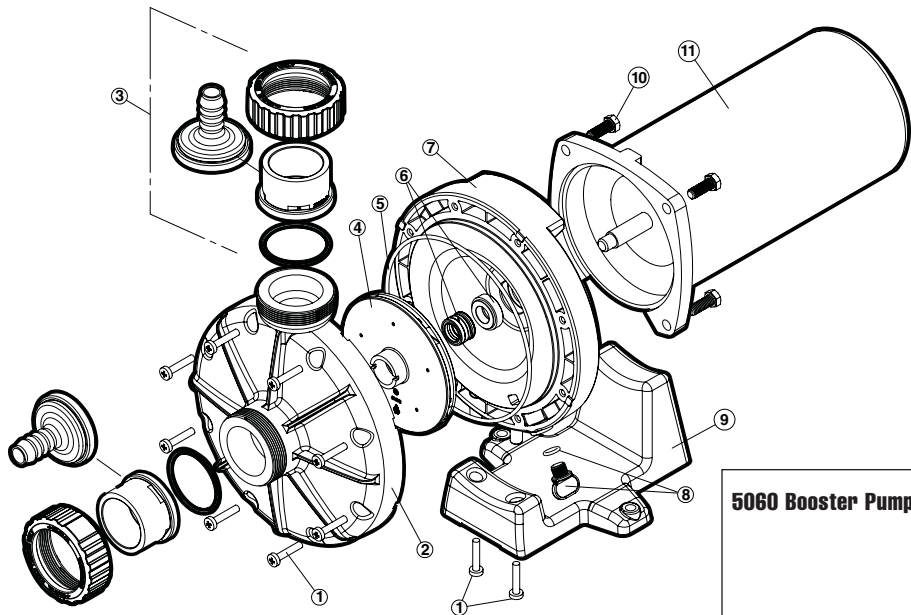

Booster Pump

6060, 5060 BOOSTER PUMP REPLACEMENT PARTS

Parts for Booster Pump Models: 6060, 5060

Ref. No.	Part No.	Description	Ctn. Qty.
6060 Booster Pump Parts			
1	AX6060Z1	Screws	10
2	AX6060A	Volute	1
3	AX6060UNPAK	Union Fittings Kit (2 Unions with O-Rings)	5
—	SPX1495Z1	Union O-Ring	1
4	AX6060C	Impeller Assembly	5
5	AX6060S	O-Ring	50
6	SPX2700SA	Seal Assembly	10
7	AX6060E	Seal Plate Assembly (Seal Plate with Drain Plug and O-Ring)	1
8	SPX4000FG	Drain Plug with O-Ring	200
9	AX6060G	Motor Support	1
10	SPX3200Z5	Motor Bolts	50
11	SPX2707Z1B	Motor (3/4 H.P., 60 Cycles)	1
—	6060HKIT	6060 Booster Pump Hose Kit	1

5060 Booster Pump Parts			
1	AX5060M	Motor (3/4 H.P. 60 Cycles)	1
2	AX5060B2	Seal Plate (2004 and beyond)	1
3	SPX1250XZ2C	Spring Seal with Seat	1
4	AX5060C	Impeller Assembly	1
5	AX5060J	Ribbon Gasket (2004 and beyond)	1
6	AX5060A	Volute 3/4 NPT-F	1
7	SPX1700FG	Pipe Plug with Gasket	1
8	AX5060Z2A1	Nut, Bolt and Washer Kit (6 pack)	6
9	AX5060RSA1	Motor Bolt with Washer Kit (4 pack)	4
10	AX5060P	Stem Bumper	4
11	AX5060D	Base	1
12	AX5060HKIT	5060 Booster Pump Hose Kit	1